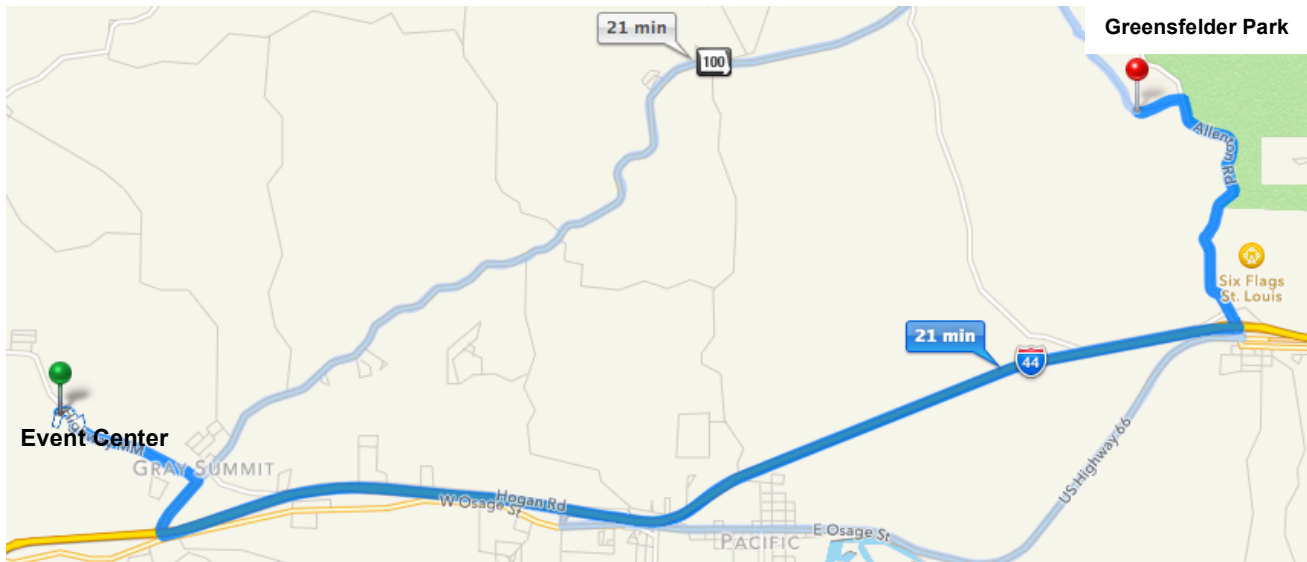

Saturday, September 27

- 9:00 am Finish Conformation
- Remainder of Bitch Classes, Best of Breed, and Non-Regular Classes
- ALL DAY Kansas City K-9 Reproduction Services available.

Map of Purina Farms

Map to Greensfelder Park Look for the Dogwood Shelter, 4450 Hencken Rd., Pacific, MO

Take I-44 to Allenton Rd. Go north past Six Flags and up the hill into the park.